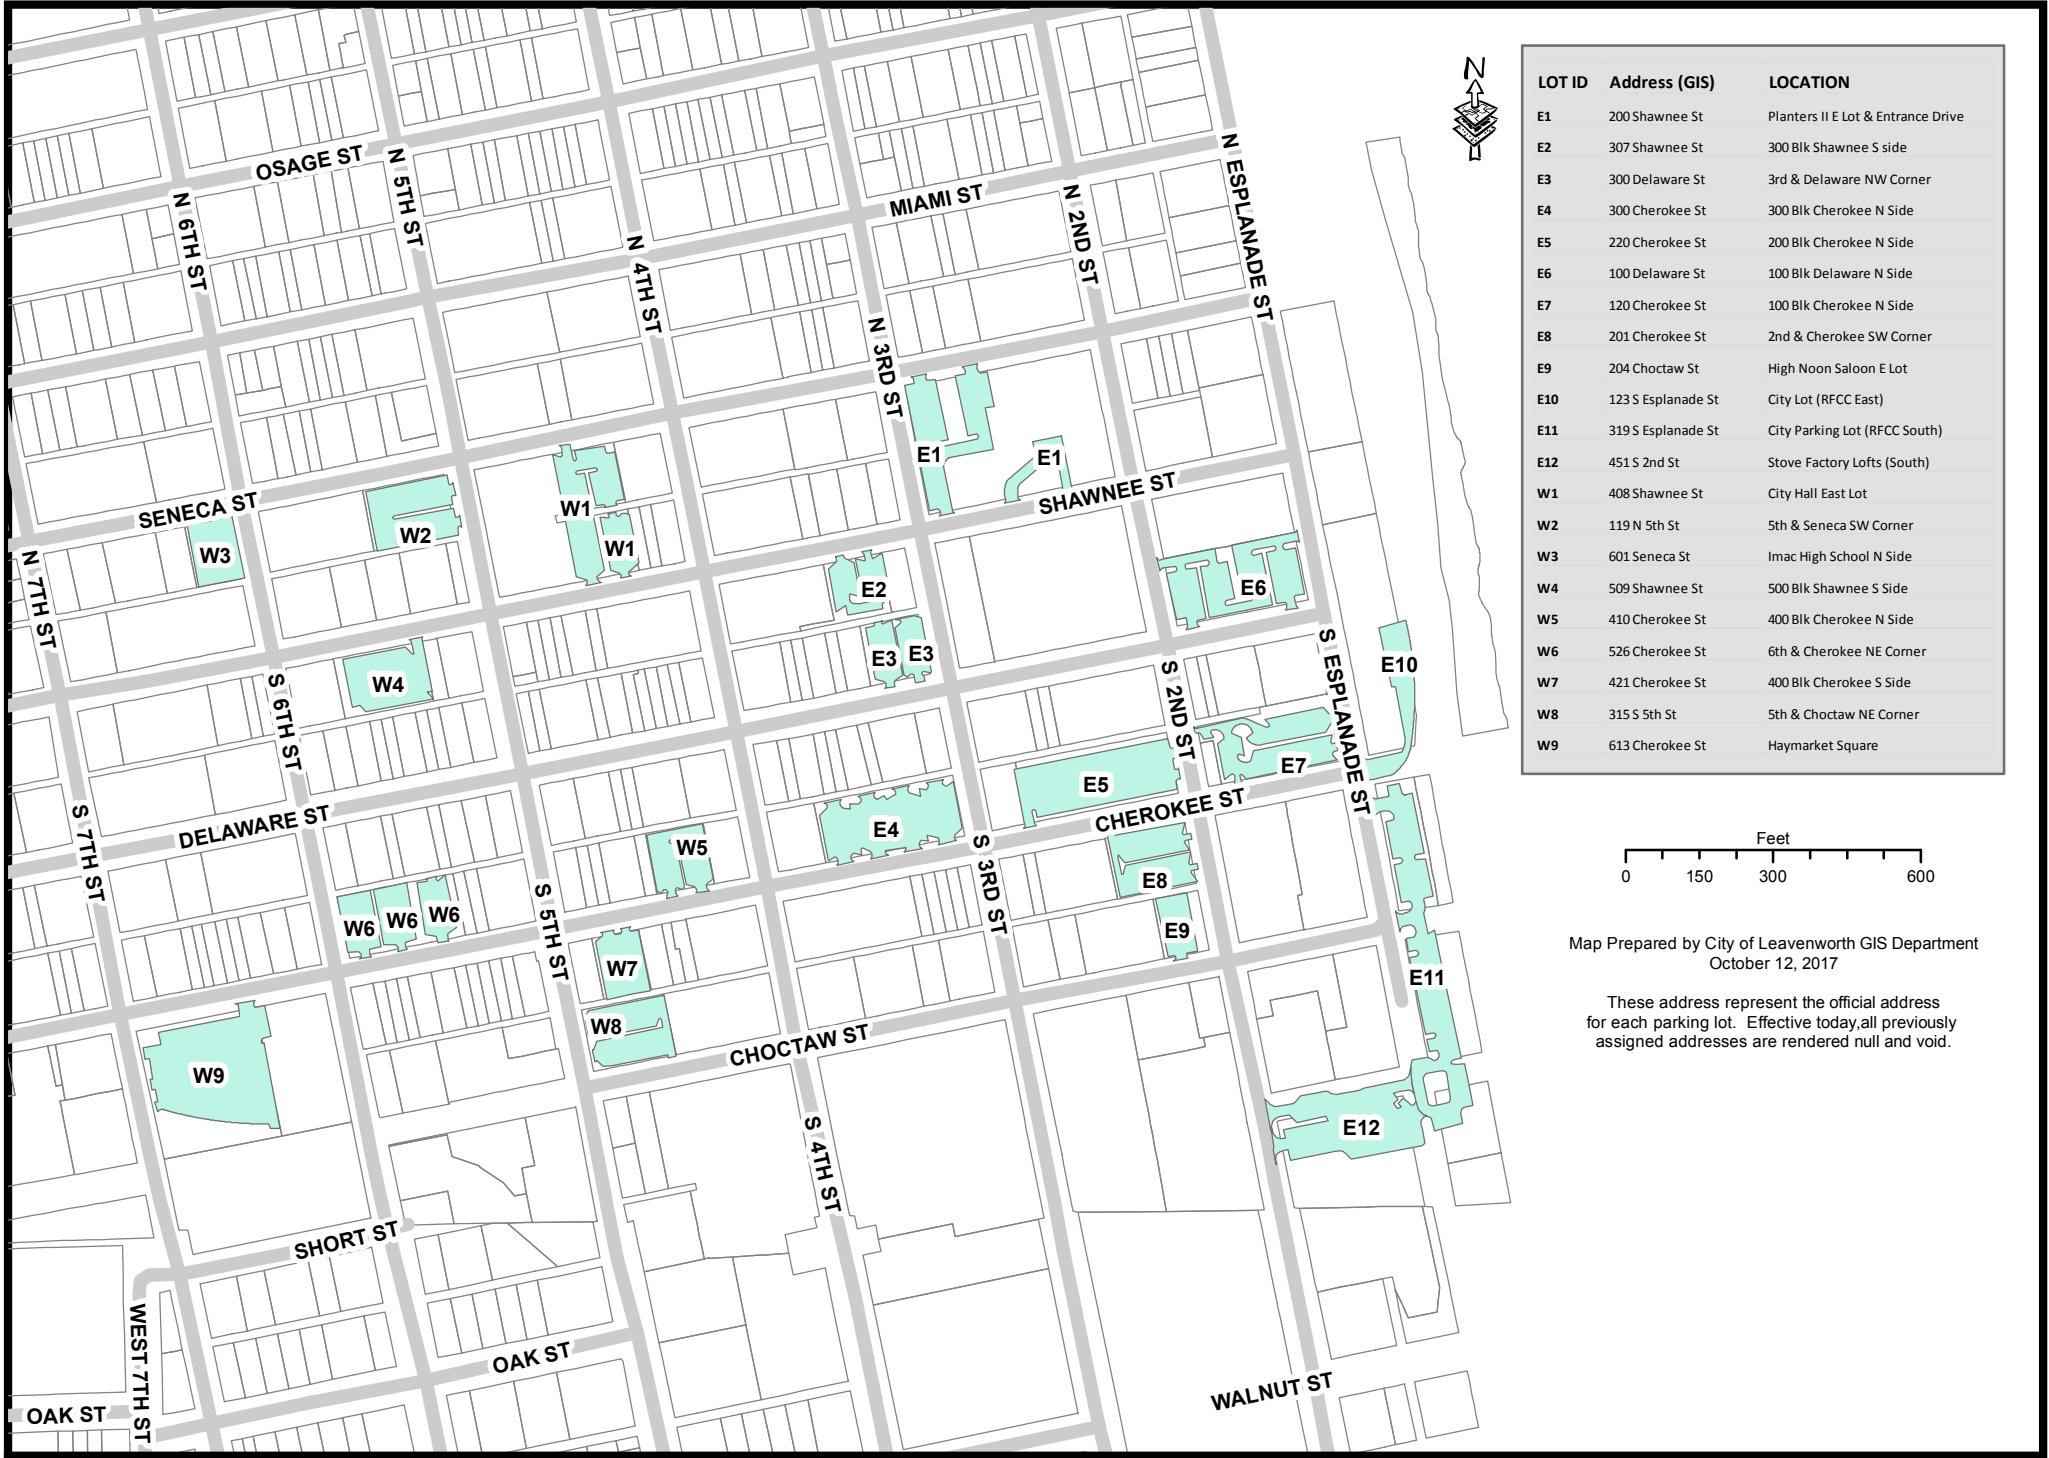

Downtown Municipal Parking Lots (ID's & Addresses)

LOT ID	Address (GIS)	LOCATION
E1	200 Shawnee St	Planters II E Lot & Entrance Drive
E2	307 Shawnee St	300 Blk Shawnee S side
E3	300 Delaware St	3rd & Delaware NW Corner
E4	300 Cherokee St	300 Blk Cherokee N Side
E5	220 Cherokee St	200 Blk Cherokee N Side
E6	100 Delaware St	100 Blk Delaware N Side
E7	120 Cherokee St	100 Blk Cherokee N Side
E8	201 Cherokee St	2nd & Cherokee SW Corner
E9	204 Choctaw St	High Noon Saloon E Lot
E10	123 S Esplanade St	City Lot (RFCC East)
E11	319 S Esplanade St	City Parking Lot (RFCC South)
E12	451 S 2nd St	Stove Factory Lofts (South)
W1	408 Shawnee St	City Hall East Lot
W2	119 N 5th St	5th & Seneca SW Corner
W3	601 Seneca St	Imac High School N Side
W4	509 Shawnee St	500 Blk Shawnee S Side
W5	410 Cherokee St	400 Blk Cherokee N Side
W6	526 Cherokee St	6th & Cherokee NE Corner
W7	421 Cherokee St	400 Blk Cherokee S Side
W8	315 S 5th St	5th & Choctaw NE Corner
W9	613 Cherokee St	Haymarket Square

Map Prepared by City of Leavenworth GIS Department
October 12, 2017

These address represent the official address for each parking lot. Effective today, all previously assigned addresses are rendered null and void.