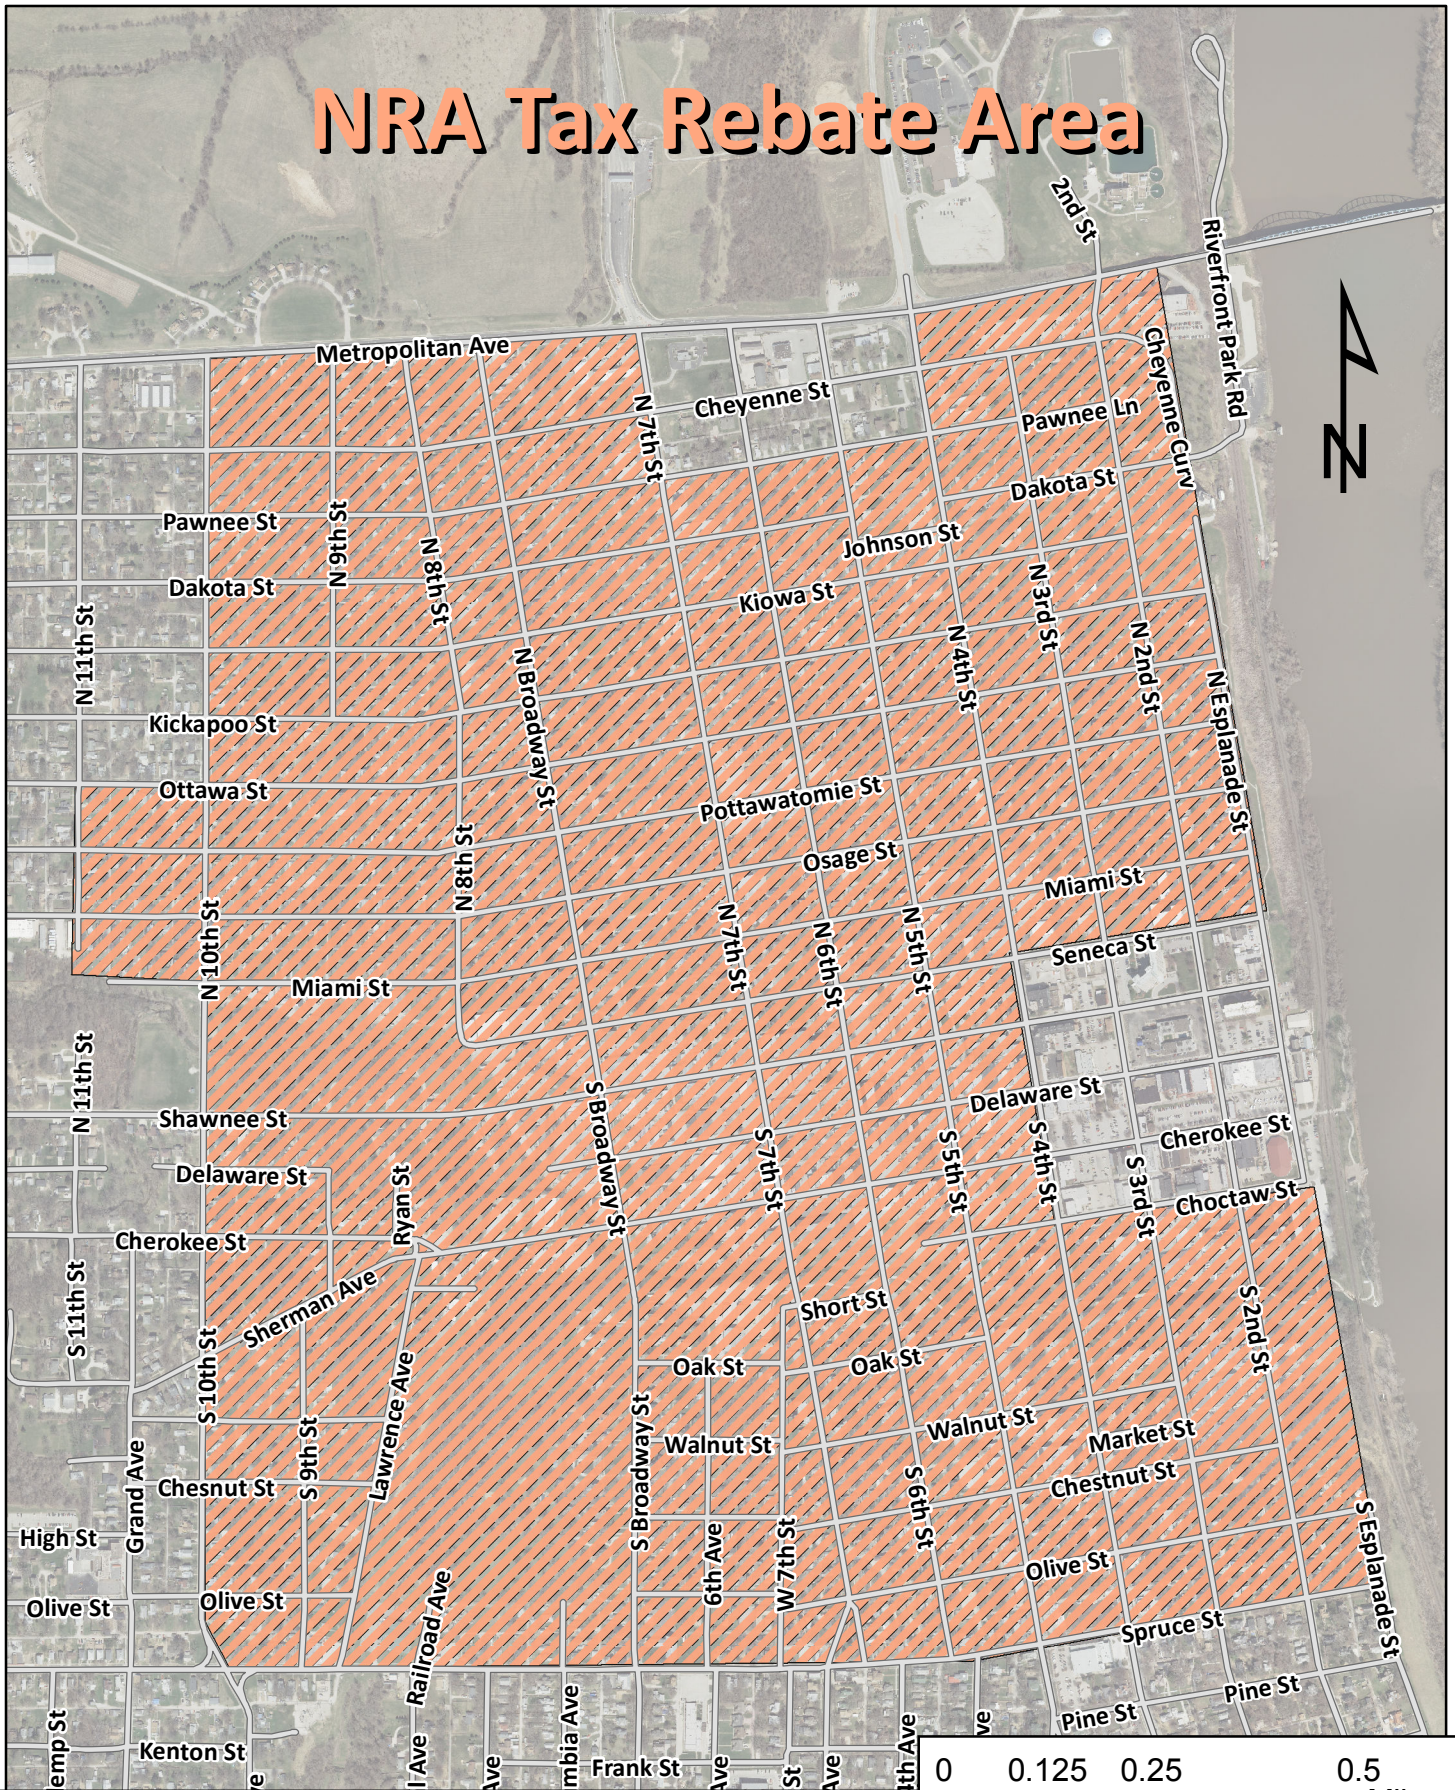

NRA Tax Rebate Area

Legend

North LV Redevelopment Area Less Downtown TIF and North Gateway Redevelopment District

Map Created by LV GIS 11/25/2011